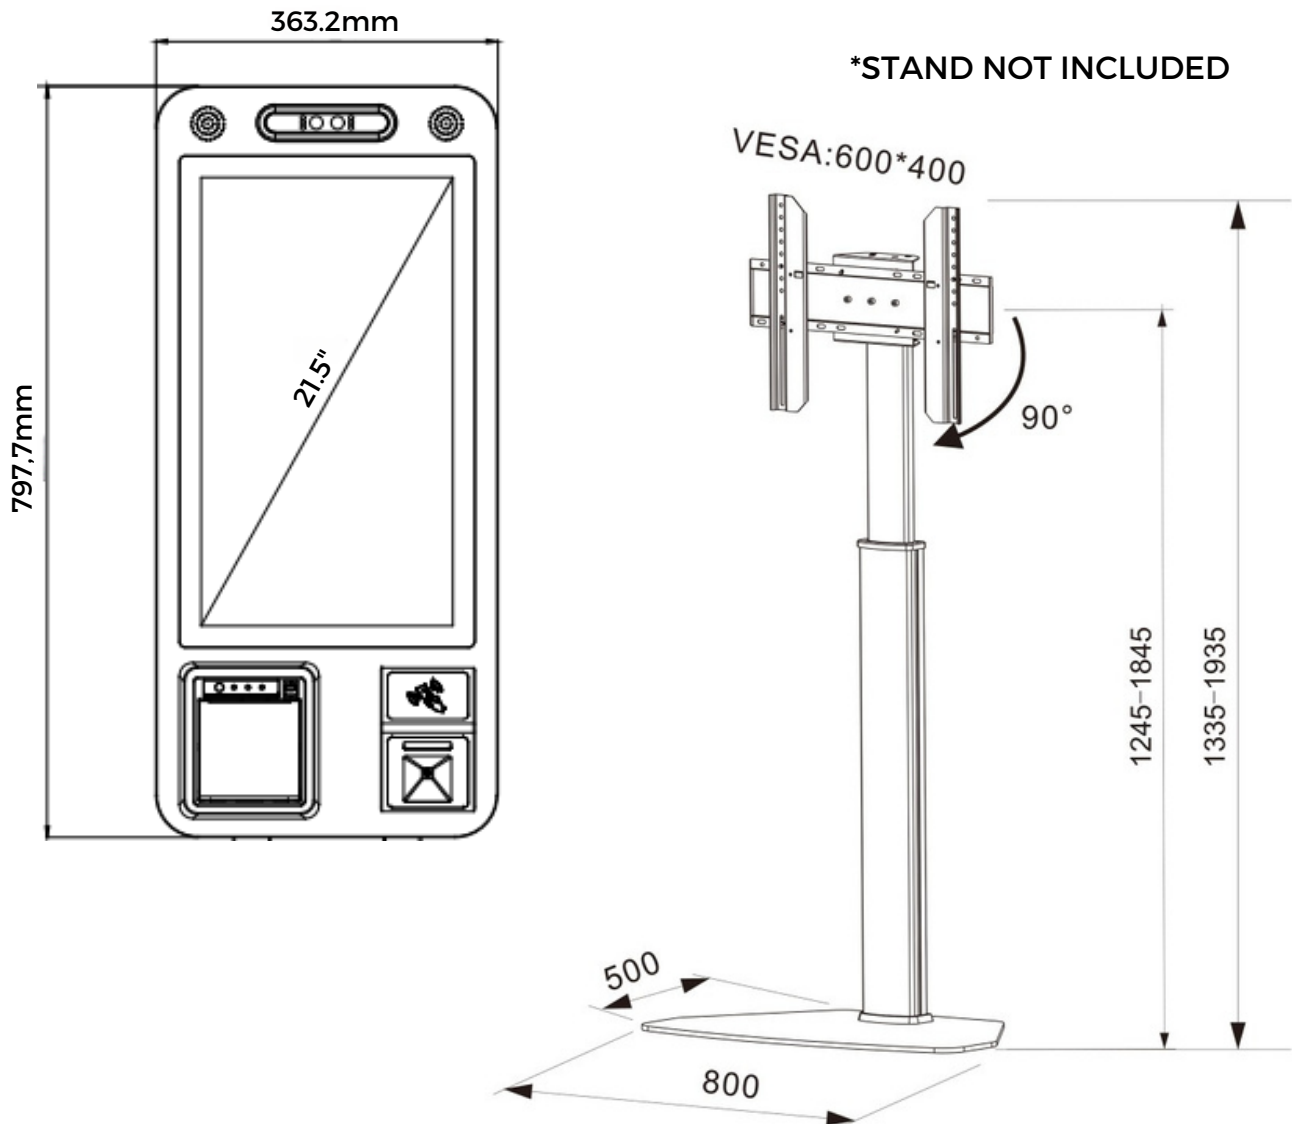

KS210

Android Kiosk

MAIN FEATURES

- Display Touch screen 21.5", 1920x1080P IPS
- Android 7 Operating System
- Pos Terminal Support
- Barcode Scanner 2D
- NFC

Supermarket

Ho.Re.Ca

Pharmacy/Medical centre

Stores

DIMENSIONS

SPECIFICATIONS

CPU: RK3568 Quad Core

MEMORY: 4GB RAM - 16GB ROM

POWER: 100-240V / 12V-5A

INTERFACE: USB x2, RJ45 LAN x1, Line in x1, MicroUSB x1, DC-IN x1

SPEAKER : Built-in Speaker 4 ohm 3W

DISPLAY: CAPACITIVE TOUCH SCREEN 21.5" (1920*1080)

COMMUNICATION: LAN, 2.4G WIFI, BLUETOOTH

Wall mount

IP54